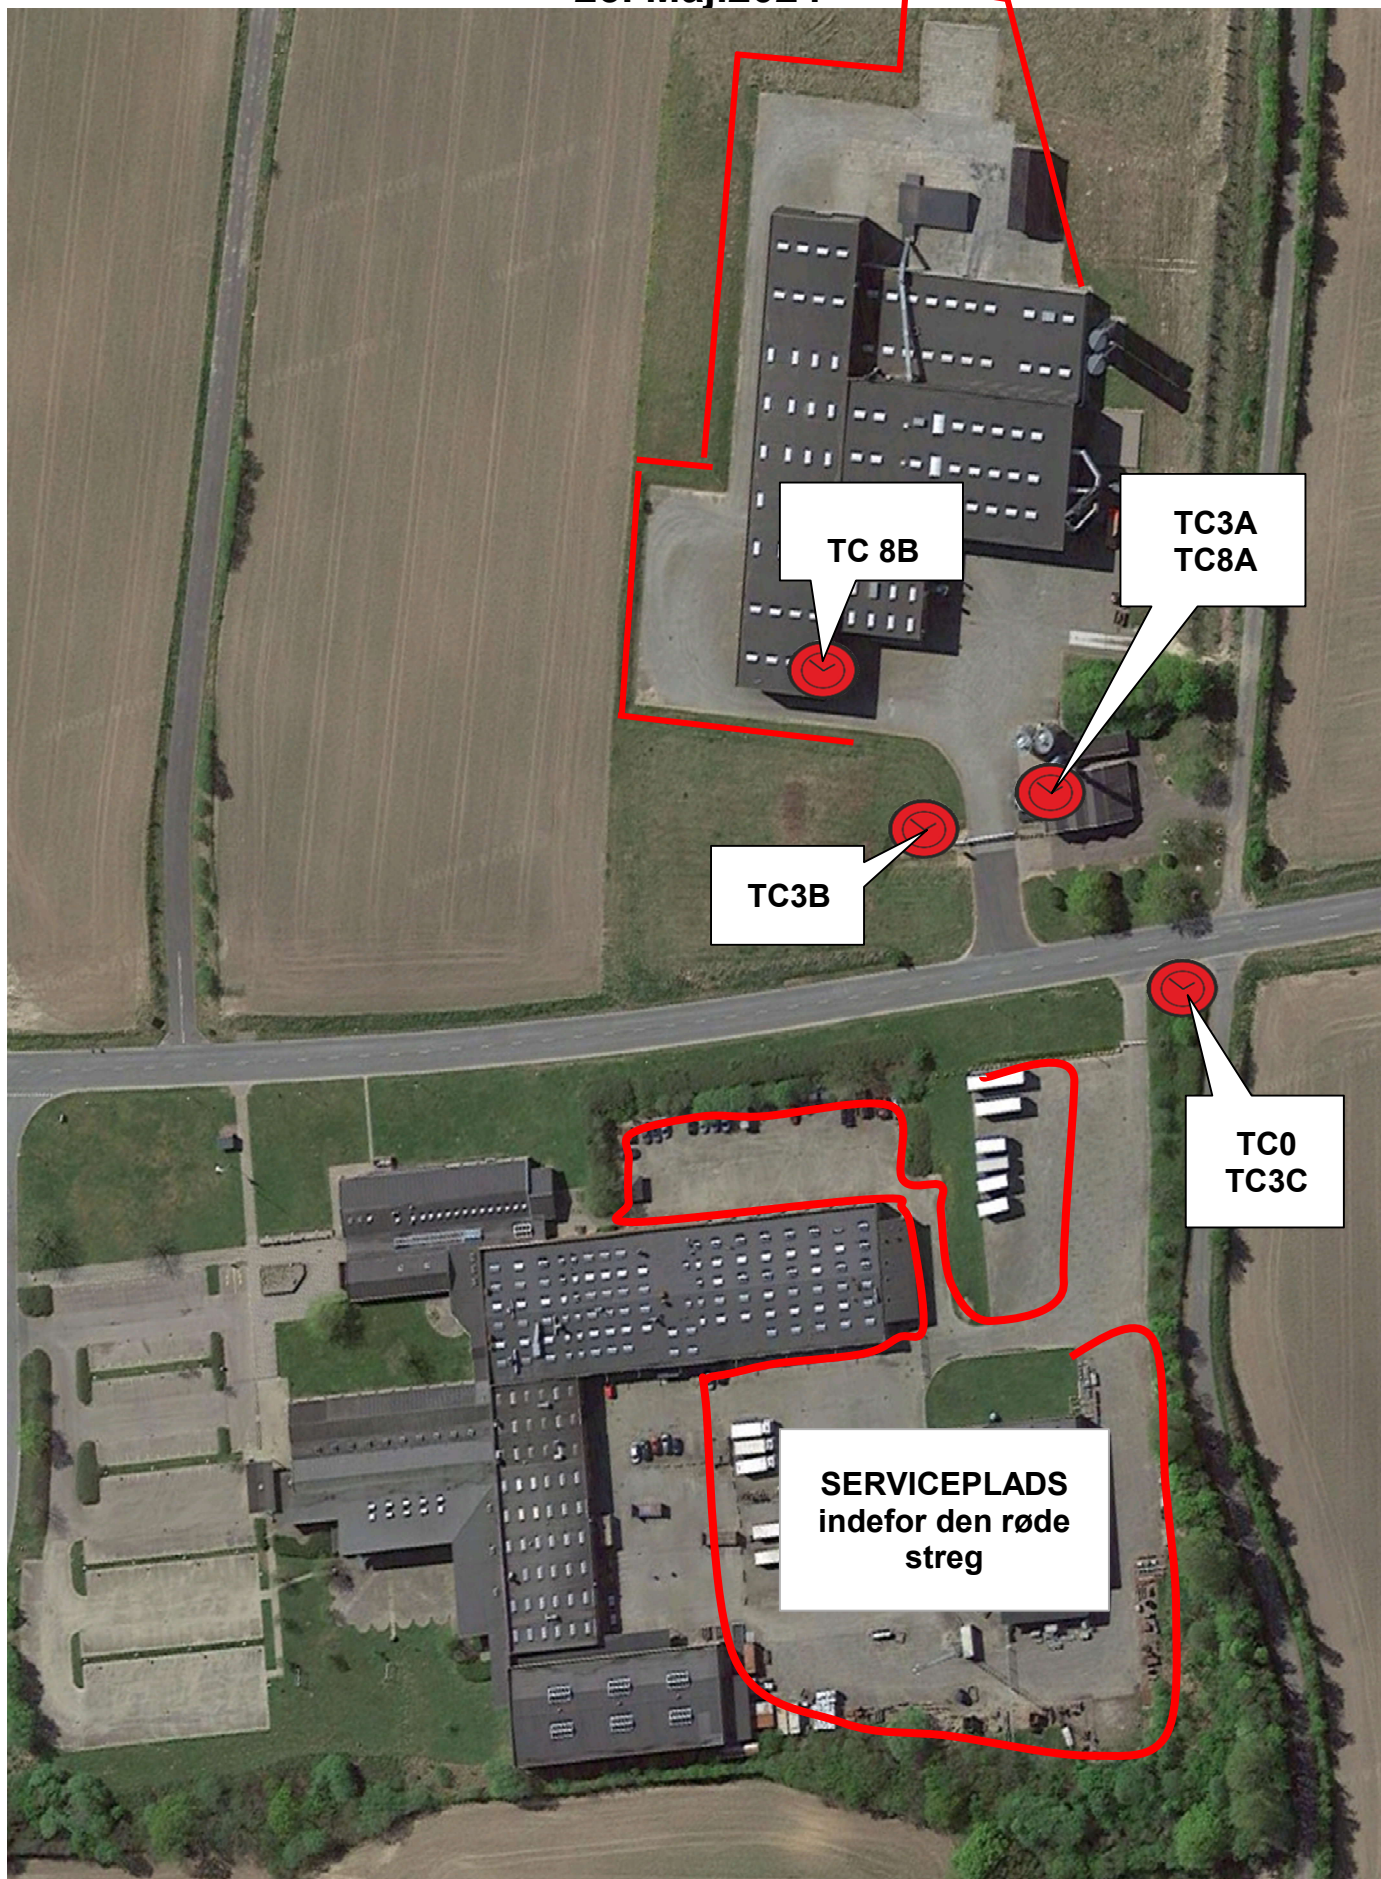

Au2parts Rally Sønderjylland Short

25. Maj.2024

Au2parts Rally Sønderjylland Short

25. Maj.2024

LEG1 - Short - SECTIONS 1 & 2

Saturday 25 Maj 2024

TC	Location	SS Dist.	Liaison Dist.	Total Dist.	Target Time	1st Car Due
0	Service OUT - Refuel					14:30
1			0,20	0,20	00:05	14:40
SS1	Industri 1	6,20				14:43
2			6,00	12,20	00:24	15:00
SS2	Årup 1	12,50				15:21
3			1,20	1,20	00:18	15:21
SS3	Industri 2	6,20				15:24
3A	Regrouping - Technical Zone IN		18,00	24,20	00:18	15:43
3B	Regrouping OUT / Service IN				00:20	16:03
	Service B - Service Park	(24,90)	(25,40)	(37,80)	00:30	
RZ	Remote refuel, all competitors					
1	Distance to next Refuel	(24,90)	(10,84)	(36,28)		
3C	Service OUT - Refuel		0,20	0,20	00:12	16:33
4						16:43
SS4	Industri 3	6,20				16:46
5			6,00	12,20	00:24	17:03
SS5	Årup 2	12,50				17:06
6			1,20	13,70	00:18	17:24
SS6	Industri 4	6,20				17:27
8A	Finish Holding IN		3,10	9,30	00:18	17:46
	Podium					
8B	Parc Fermé IN Podium*		0,34	0,88	00:10	18:11
	Saturday Totals	49,80	36,24	86,04		
	* Early arrival is permitted		Sunrise	07:10	Sunset	18:49
V8.1	11-05-2024 00:00