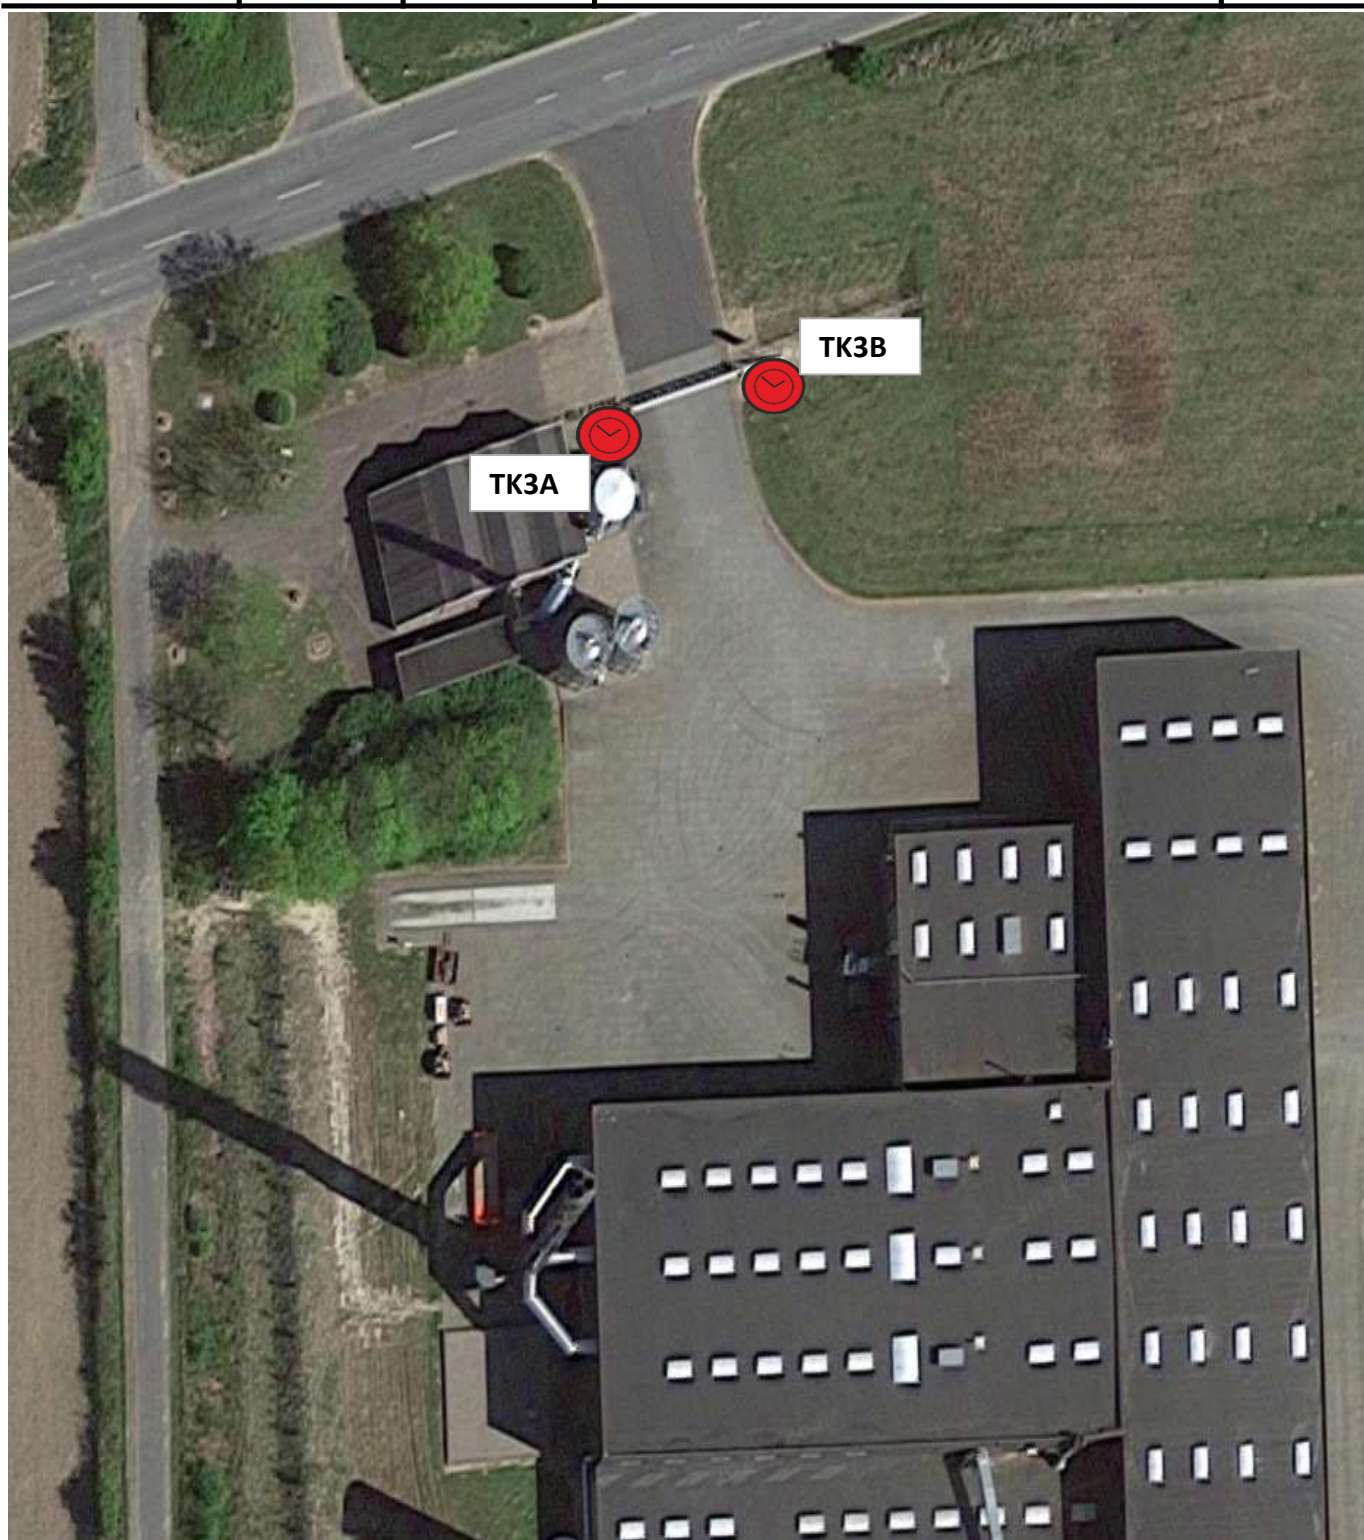

Au2parts Rally Sønderjylland

25. Maj.2024

Targettime	Km	Km/h	Etape	Road no
			Regroup in	
Distance Total km	Distance Part km	Direction	Information	Distance Rest km